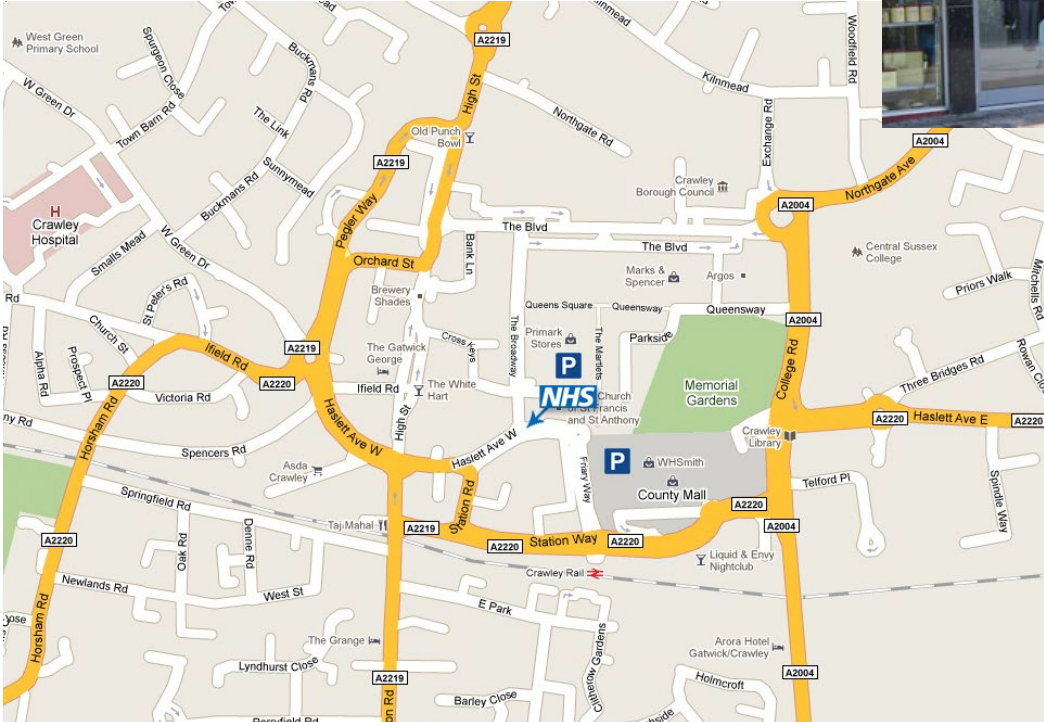

MAP & DIRECTIONS Crawley Health Centre

Cross Keys House, 14 Haslett Avenue West,
Crawley. West Sussex. RH10 1HS

Crawley Health Centre is located next to the County Mall shopping centre on Haslett Avenue West.

Parking:

Pay and display parking is available at the County Mall shopping centre car park (entrance on Station Way).

Alternatively, parking is also available at The Broadway car park behind the health centre (entrance on The Broadway).