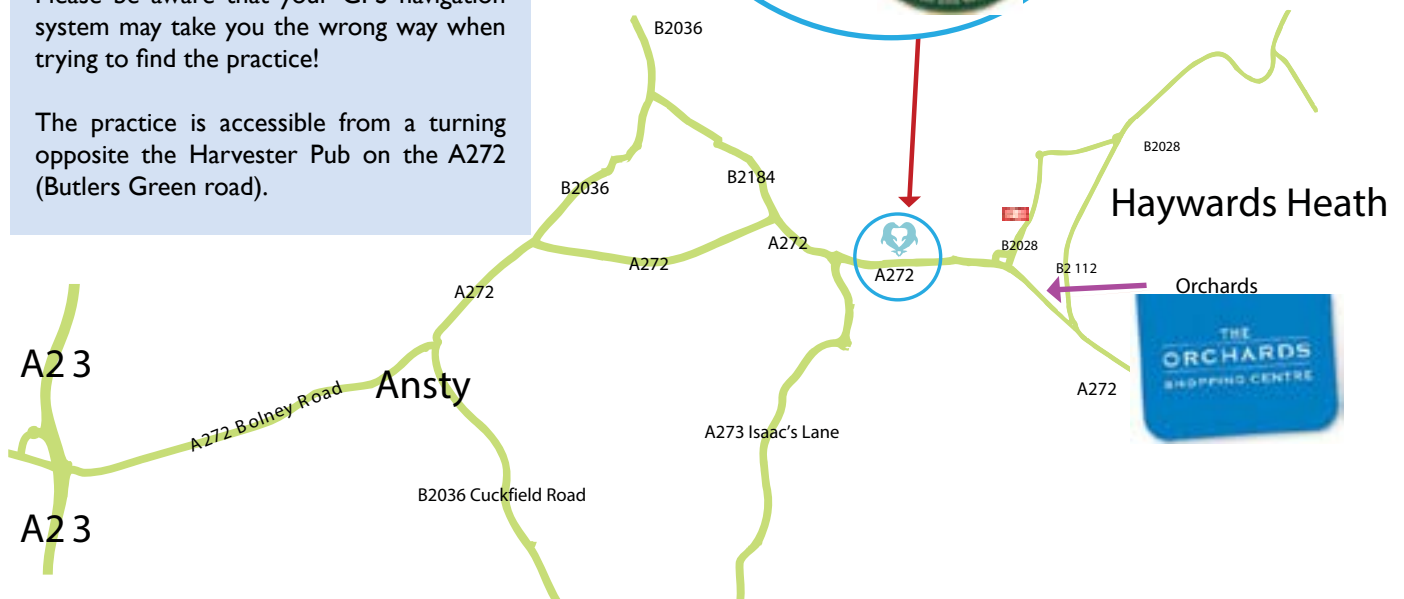

Dolphins Practice (Haywards Heath)

Practice Address

**Dolphins Practice,
Nightingale Primary Care Centre,
Butlers Green Road, Haywards Heath,
West Sussex RH16 4BN**

Dolphins Practice

A272 Butlers Green Road

GPS Navigation Warning..

Please be aware that your GPS navigation system may take you the wrong way when trying to find the practice!

The practice is accessible from a turning opposite the Harvester Pub on the A272 (Butlers Green road).

Cuckfield

Haywards Heath

Directions to the Dolphins Practice

Dolphins Practice is situated just off the A272 (Butlers Green Road) in Haywards Heath. The practice is part of the Nightingale Primary Care Centre complex, which is a set of large healthcare buildings made accessible from Butlers Green road, directly opposite the Harvester pub and grill. Once you have taken the turning into the Nightingale Primary Care Centre, follow the road around until you get to the car park for the Dolphins Practice. The main entrance is located to the west of the surgery.

Please arrive at the main entrance to the Dolphins Practice, which is next to the Rowlands Pharmacy. It is also advised that you arrive early for your appointment, due to the car park being very busy on a Thursday morning.