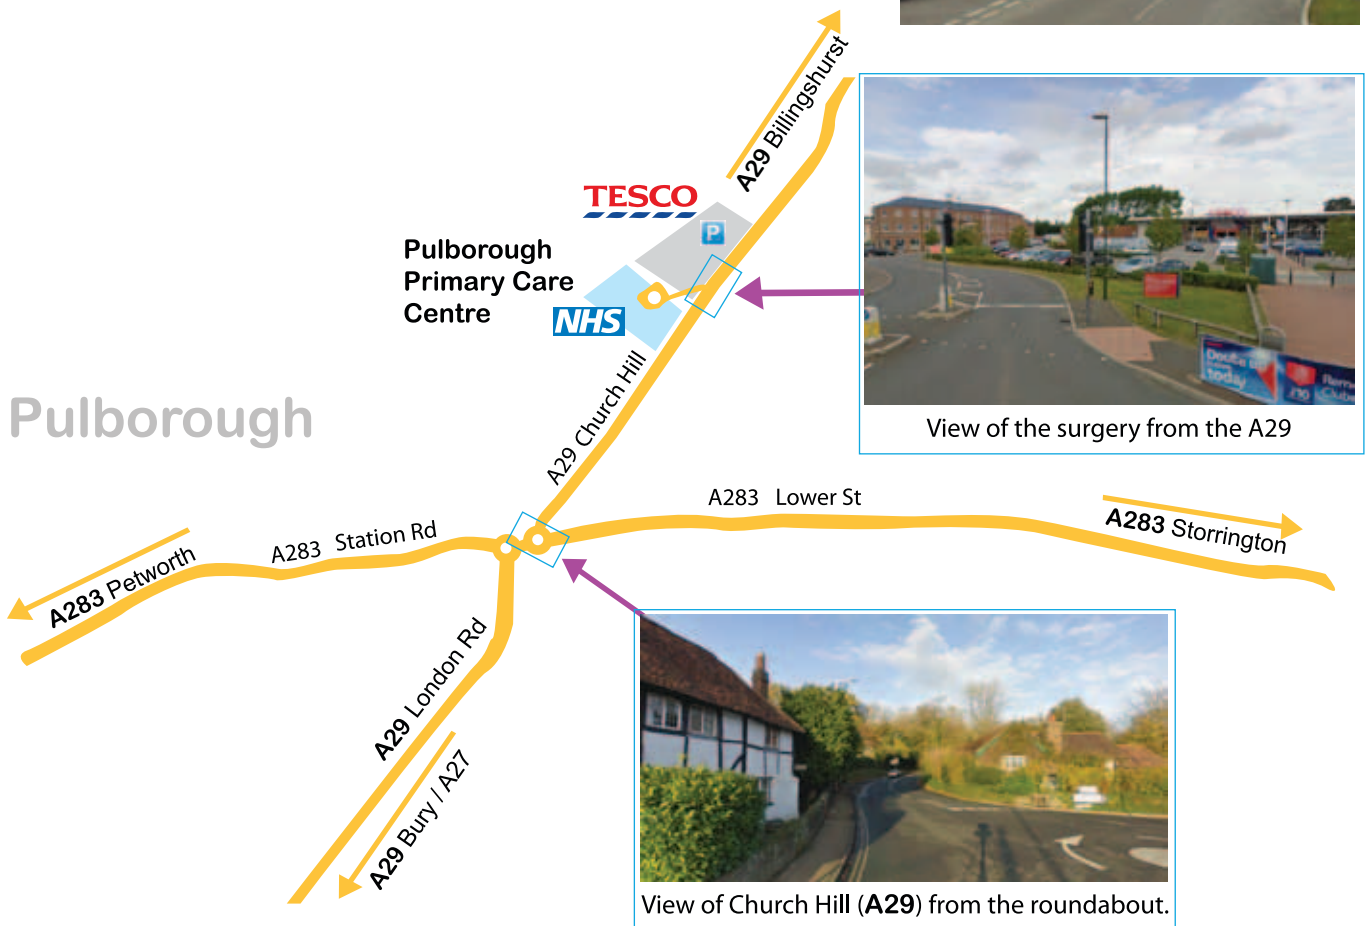

## Pulborough Primary Care Centre

### Practice Address

**Pulborough Primary Care Centre,  
Spiro Close,  
Pulborough.  
RH20 1FG**

View of the surgery from the A29

View of Church Hill (A29) from the roundabout.

### Directions to Pulborough Health Centre

Pulborough Primary Care Centre is located just off the A29 outside of Pulborough. Parking is available in the big Tesco car park next door, but please be aware that the car park is camera controlled, and has a maximum stay of 3 hours whilst you visit the surgery. Once at the surgery, please head up the stairs, or take the lift to the main reception and check in with the receptionist.