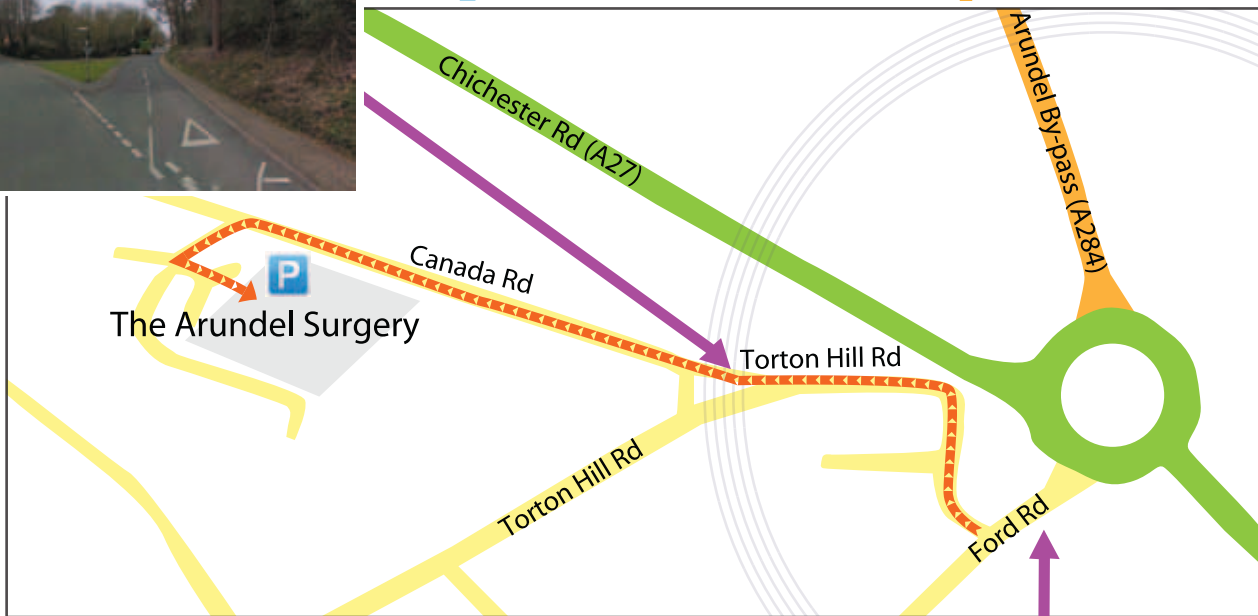

# Map & Directions

## Practice Address

The Arundel Surgery  
Green Lane Close  
Arundel, West Sussex  
BN18 9HG

B) Turning right onto Canada Rd...

Directions from the A27 East / West  
From the A27/A284 roundabout, take the first exit onto Ford Rd (signposted Ford) immediately after the 30 speed limit signs, take the first turning on your right onto Torton Hill Rd (Fig. A). Follow the road around past Arundel Baptist Church, taking a right turn onto Canada Road (Fig. B). The Arundel Surgery car park is approximately 200 metres to your left.

A) Torton Hill Rd (right) from the roundabout