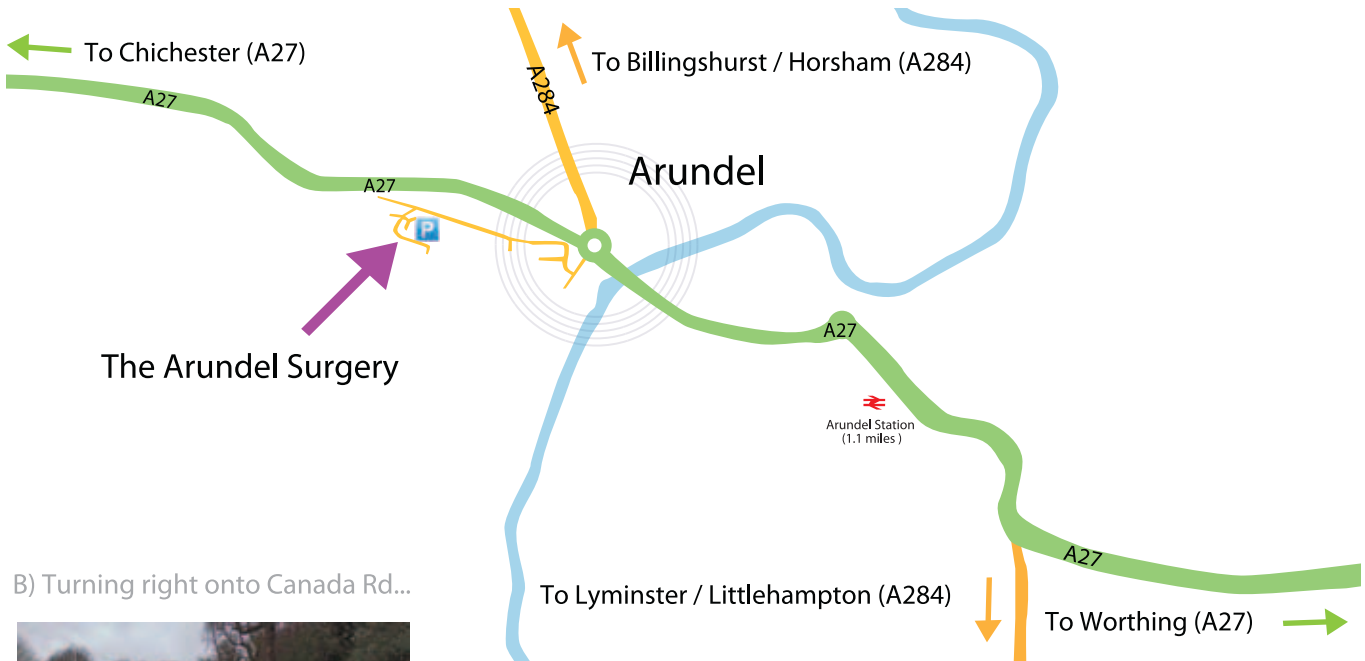

# Map & Directions

## Practice Address

The Arundel Surgery  
Green Lane Close  
Arundel, West Sussex  
BN18 9HG

B) Turning right onto Canada Rd...

Directions from the A27 East / West  
From the A27/A284 roundabout, take the first exit onto Ford Rd (signposted Ford) immediately after the 30 speed limit signs, take the first turning on your right onto Torton Hill Rd (Fig. A). Follow the road around past Arundel Baptist Church, taking a right turn onto Canada Road (Fig. B). The Arundel Surgery car park is approximately 200 metres to your left.

A) Torton Hill Rd (right) from the roundabout