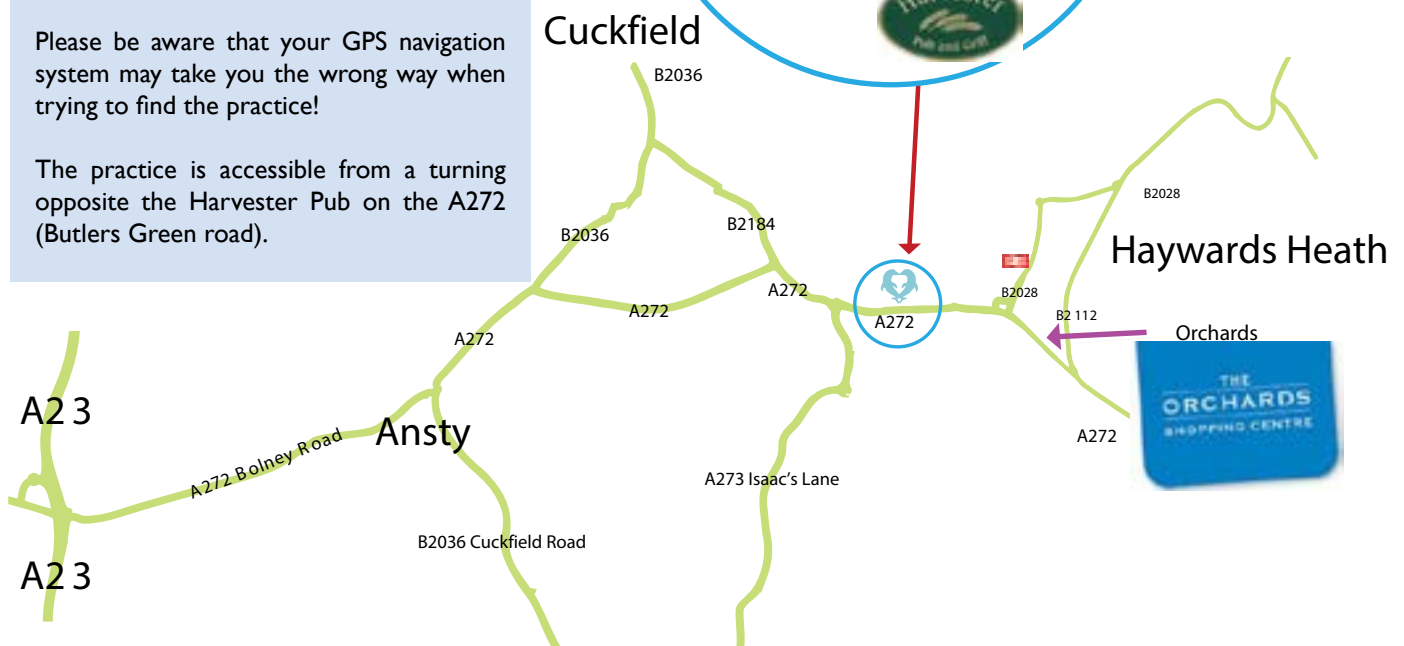

Dolphins Practice (Haywards Heath)

Practice Address

**Dolphins Practice,
Nightingale Primary Care Centre,
Butlers Green Road, Haywards Heath,
West Sussex. RH16 4BN**

Dolphins Practice

A272 Butlers Green Road

GPS Navigation Warning..

Please be aware that your GPS navigation system may take you the wrong way when trying to find the practice!

The practice is accessible from a turning opposite the Harvester Pub on the A272 (Butlers Green road).

Directions to the Dolphons Practice

Dolphins Practice is situated just off the A272 (Butlers Green Road) in Haywards Heath. The practice is part of the Nightingale primary care centre complex, which is a set of large healthcare buildings made accessible from Butlers Green road, directly opposite the Harvester pub and grill. Once you have taken the turning into the Nightingale primary care centre, follow the road around until you get to the car park for the Dolphons Practice. The main entrance is located to the West of the surgery.

Please arrive at the main entrance to the Dolphons Practice which is next to the Rowlands Pharmacy. It is also advised that you attend early to your appointment due to the car park being very busy on a Thursday morning.