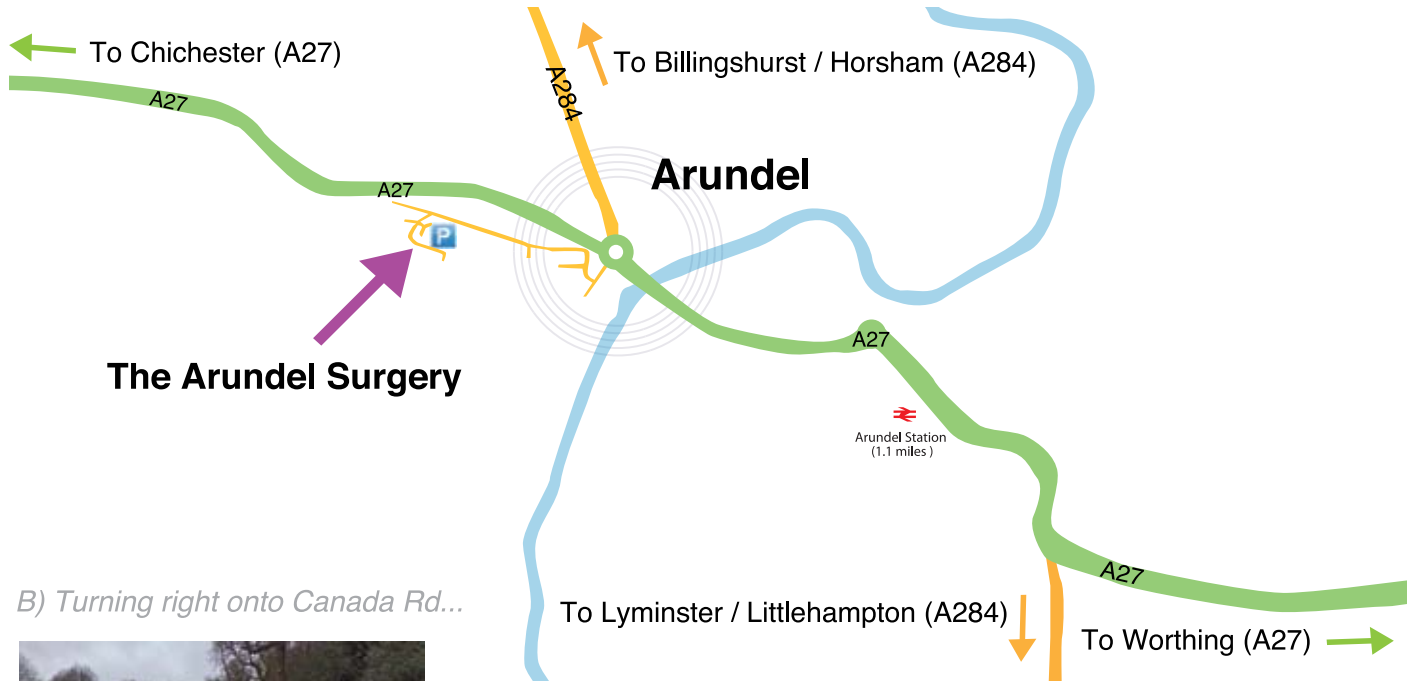

Map & Directions

Practice Address

The Arundel Surgery
Green Lane Close
Arundel, West Sussex
BN18 9HG

B) Turning right onto Canada Rd...

Directions from the A27 East / West

From the A27/A284 roundabout, take the first exit onto Ford Rd (*signposted Ford*). Then, immediately after the 30 speed limit signs, take the first turning on your right onto Torton Hill Rd (Fig. A). Follow the road around past Arundel Baptist Church, taking a right turn onto Canada Road (Fig. B). The Arundel Surgery car park is on your left in approximately 200 metres.

A) Torton Hill Rd (right) from the roundabout