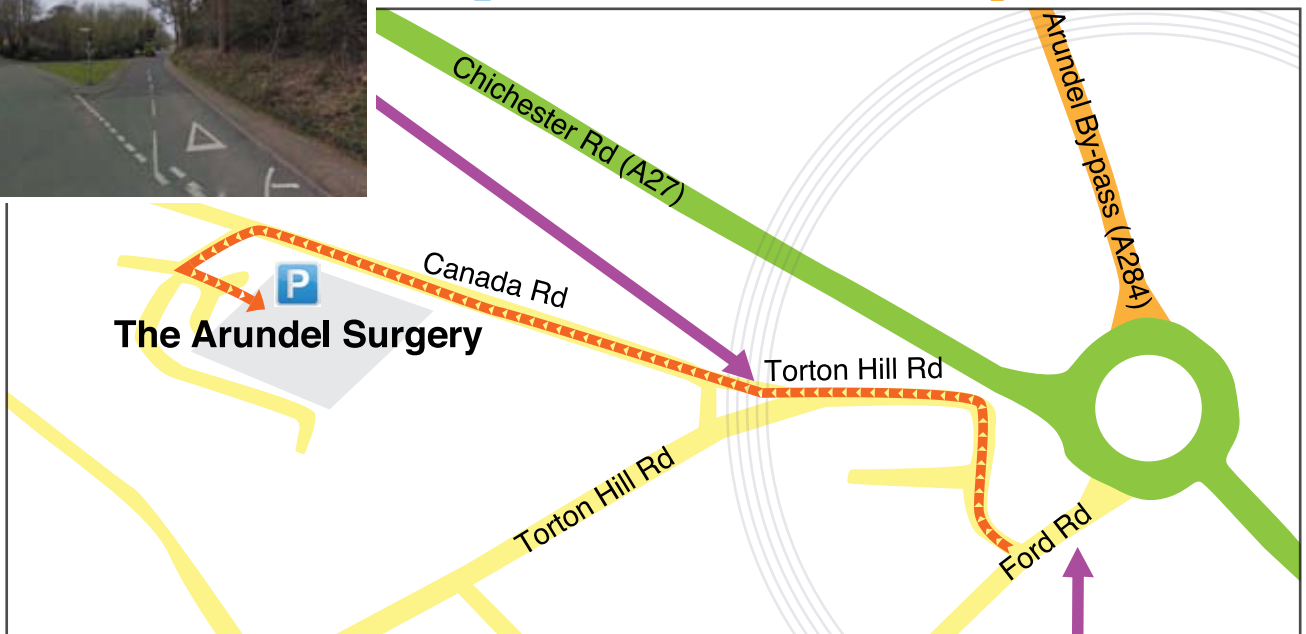

Map & Directions

Practice Address

The Arundel Surgery
Green Lane Close
Arundel, West Sussex
BN18 9HG

B) Turning right onto Canada Rd...

Directions from the A27 East / West

From the A27/A284 roundabout, take the first exit onto Ford Rd (*signposted Ford*). Then, immediately after the 30 speed limit signs, take the first turning on your right onto Torton Hill Rd (Fig. A). Follow the road around past Arundel Baptist Church, taking a right turn onto Canada Road (Fig. B). The Arundel Surgery car park is on your left in approximately 200 metres.

A) Torton Hill Rd (right) from the roundabout