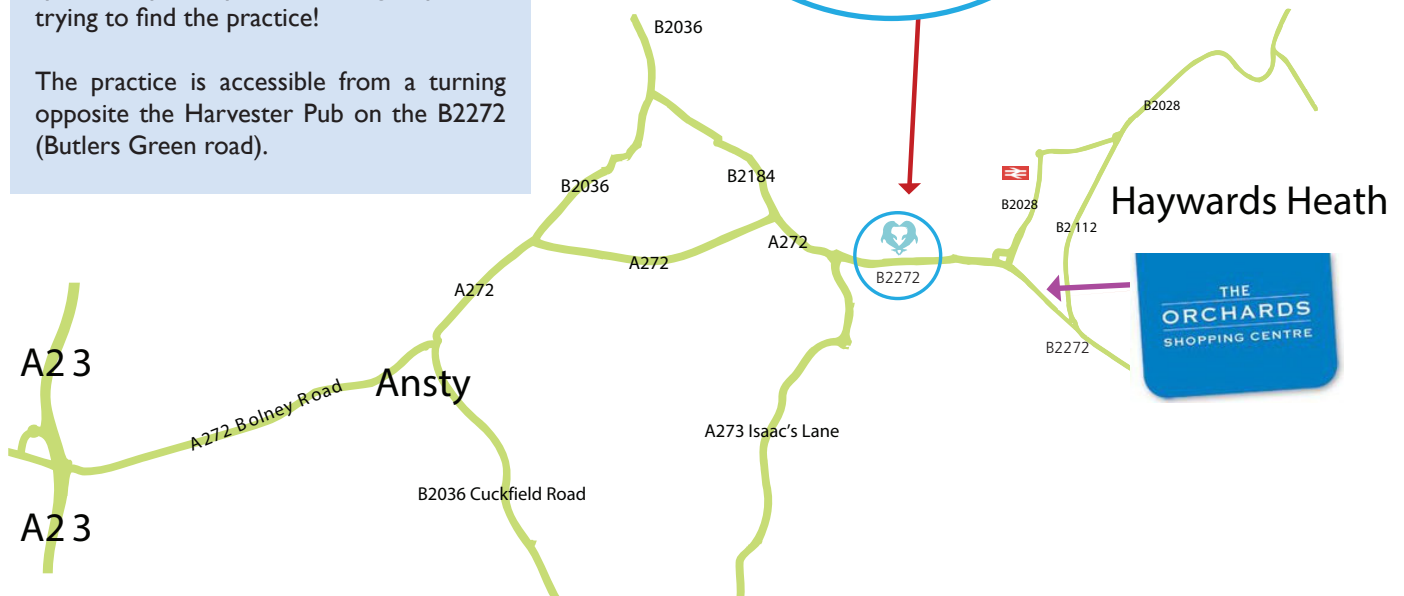

Dolphins Practice (Haywards Heath)

Practice Address

**Dolphins Practice,
Nightingale Primary Care Centre,
Butlers Green Road, Haywards Heath,
West Sussex. RH16 4BN**

Dolphins Practice

B2272 Butlers Green Road

GPS Navigation Warning..

Please be aware that your GPS navigation system may take you the wrong way when trying to find the practice!

The practice is accessible from a turning opposite the Harvester Pub on the B2272 (Butlers Green road).

Cuckfield

Haywards Heath

Directions to the Dolphons Practice

Dolphins Practice is situated just off the B2272 (Butlers Green Road) in Haywards Heath. The practice is part of the Nightingale primary care centre complex, which is a set of large healthcare buildings made accessible from Butlers Green road, directly opposite the Harvester pub and grill. Once you have taken the turning into the Nightingale primary care centre, follow the road around until you get to the car park for the Dolphons Practice. The main entrance is located to the West of the surgery.