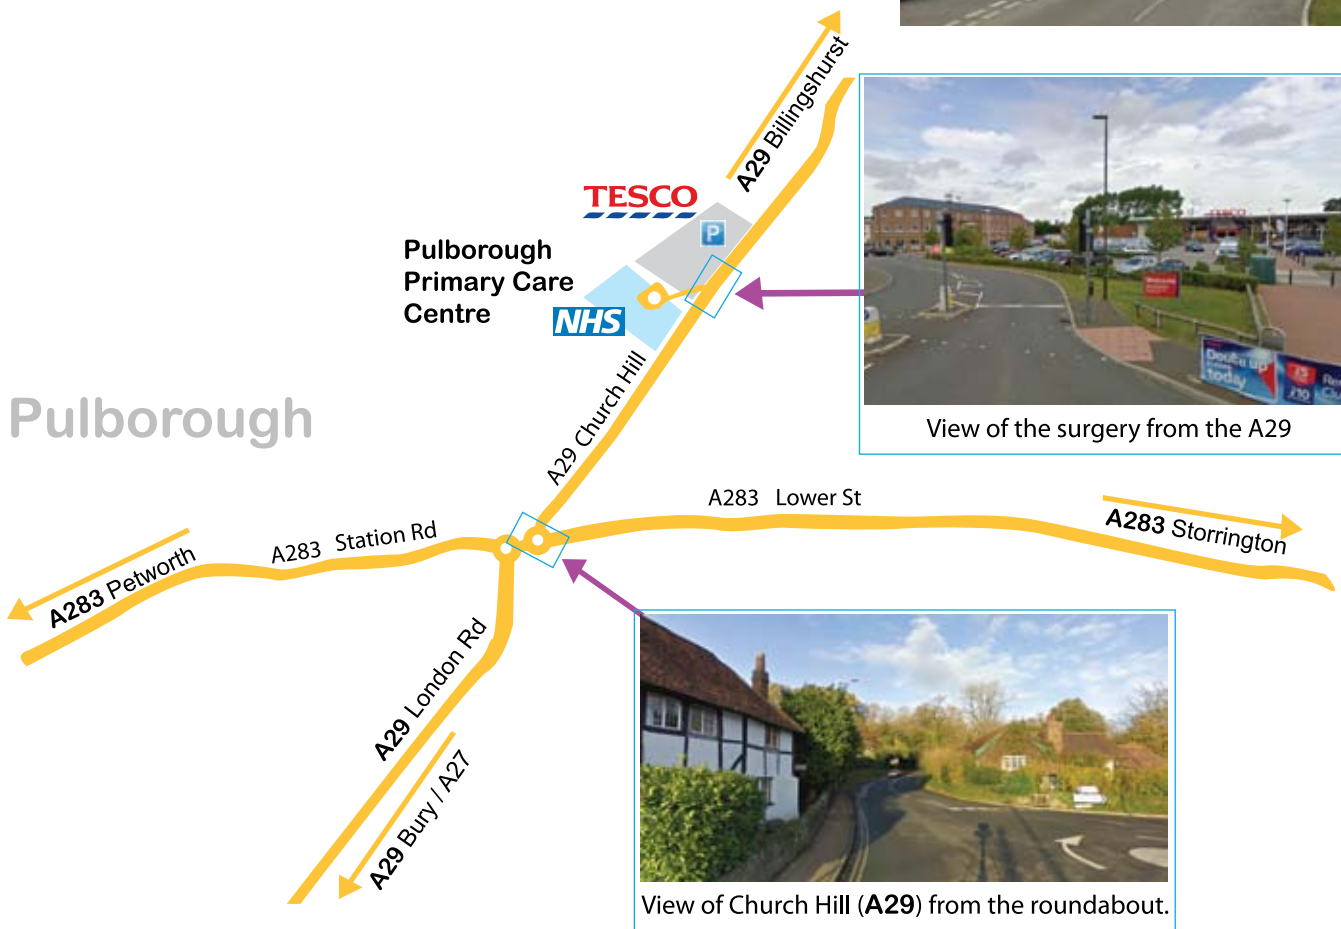

Pulborough Primary Care Centre

Practice Address

**Pulborough Primary Care Centre,
Spiro Close,
Pulborough.
RH20 1FG**

Directions to Pulborough Health Centre

Pulborough primary care centre is located just off the A29 outside of Pulborough. Parking is available in the big Tesco car park next door, but please be aware that the carpark is camera controlled and has a maximum stay of 2 hours whilst you visit the surgery. Once at the surgery, please head up the stairs or take the lift to main reception and check in with the receptionist.