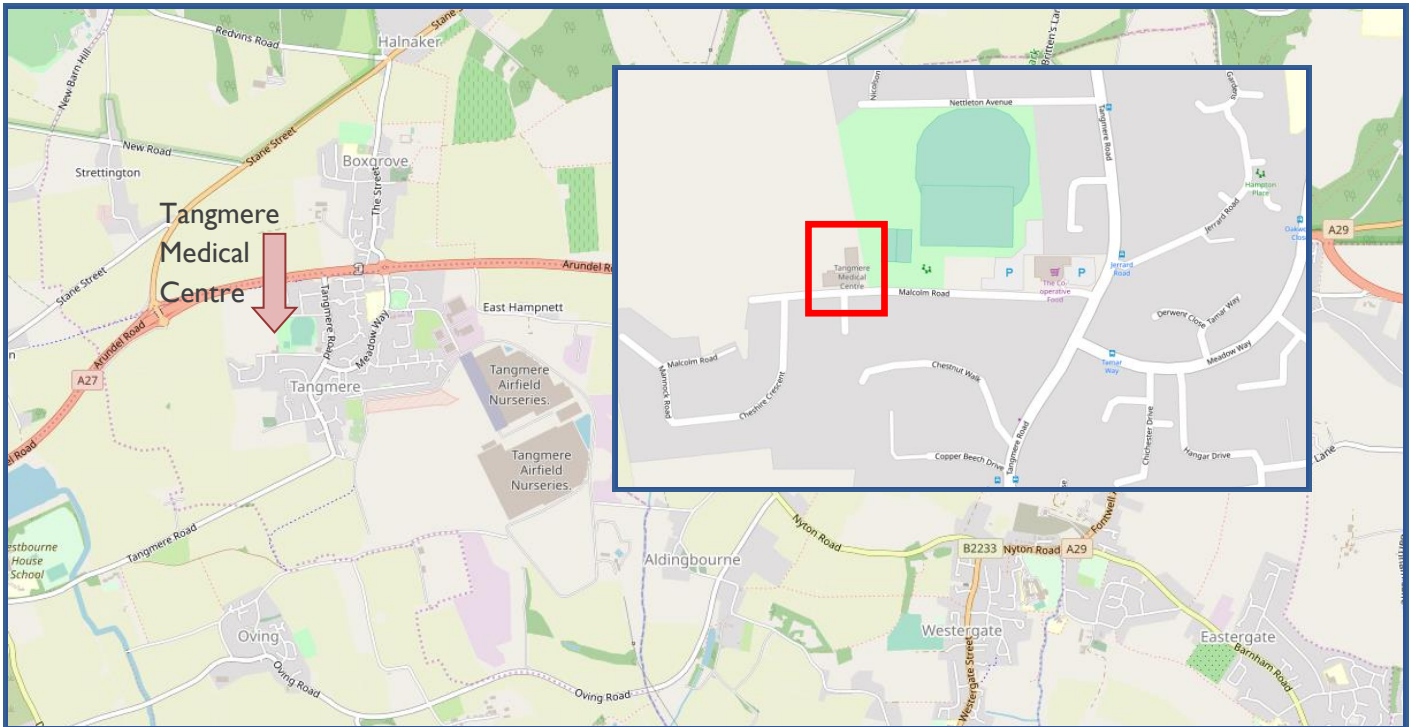

# Map & Directions

# Tangmere Medical Centre

## Practice Address

Tangmere Medical Centre  
Malcolm Road  
Tangmere  
West Sussex  
PO20 2HS

## Directions

Tangmere Medical Centre is easily located off the A27 between Chichester and Crockerhill. If you are coming from Chichester, it is the third exit on the roundabout just after the Esso garage on the right, signposted Tangmere & Business Park, and Military Aviation Museum onto Meadow Way. If you are coming from the East, it is the first exit on the roundabout, just after the sign for Tangmere in the central reservation. Head South on Meadow way. After one minute, turn right at the t-junction onto Tangmere Road and then take the first left onto Malcolm Road. Tangmere Medical Centre will be on your right, and parking is available.