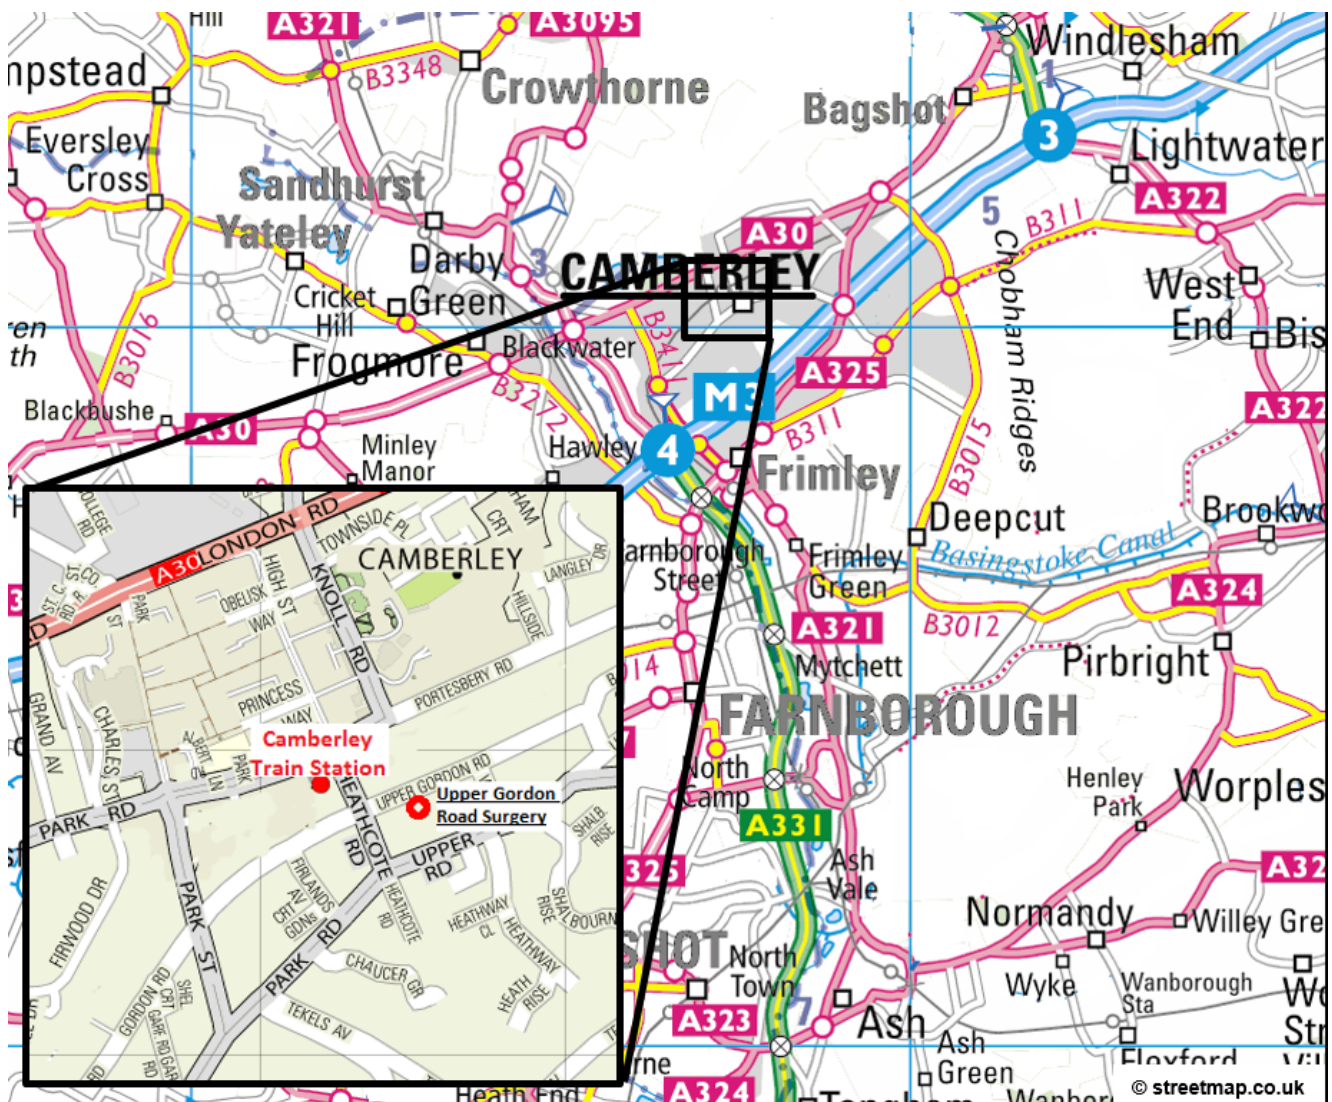

# Upper Gordon Road Surgery

## Directions to Upper Gordon Road Surgery

Upper Gordon Road Surgery is situated in the town of Camberley in Surrey. The closest Rail station is Camberley Station, located just to the west of the Surgery.