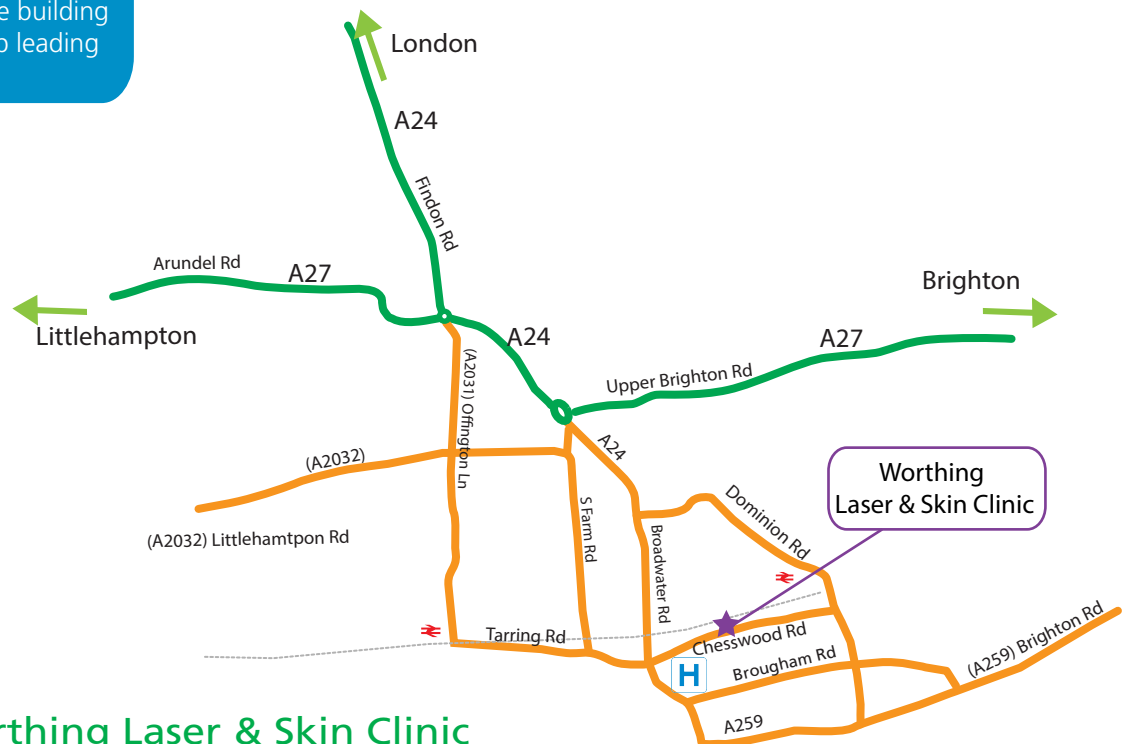

### Please note

There is limited on-site parking at the back of the building but otherwise there is free on street parking on King Edward Avenue and Meredith Road. Both of these are a 5-8 minute walk away from the clinic.

## Directions to Worthing Laser & Skin Clinic

**From the A27 Upper Brighton Rd**, take the first exit onto Broadwater Rd to the A24 sign-posted Worthing town centre. Go straight over the next roundabout and take the 1st exit and stay on Broadwater Rd for 1 mile following signs to the town centre. At the roundabout, take the 1st exit onto Newland Rd, passing Morrisons on the left. Go straight ahead for 0.4 miles, and Worthing Laser & Clinic is on the left next to Chesswood Junior School.

**From the A27 Arundel Rd**, take the 2nd exit onto Warren Rd to the A24 sign-posted Worthing. Go straight over the next roundabout for 1 mile and take the 3rd exit onto Broadwater Rd. At the next roundabout take the 1st exit and stay on Broadwater Rd for 1 mile. At the roundabout take the first exit onto Newland Rd, the Morrisons is on the left. Go straight ahead for 0.4 miles and Worthing Laser & Clinic is on the left.

**From the A24 Findon Rd**, take the 1st exit onto Warren Rd to the A24 sign-posted Worthing town centre. Continue on Broadwater Rd, and at the next roundabout, take the 3rd exit onto Broadwater Rd. At the next roundabout take the 1st exit and stay on Broadwater Rd for 1 mile. At the roundabout take the first exit onto Newland Rd, Morrisons is on the left. Go straight ahead for 0.4 miles, and Worthing Laser & Clinic is on the left