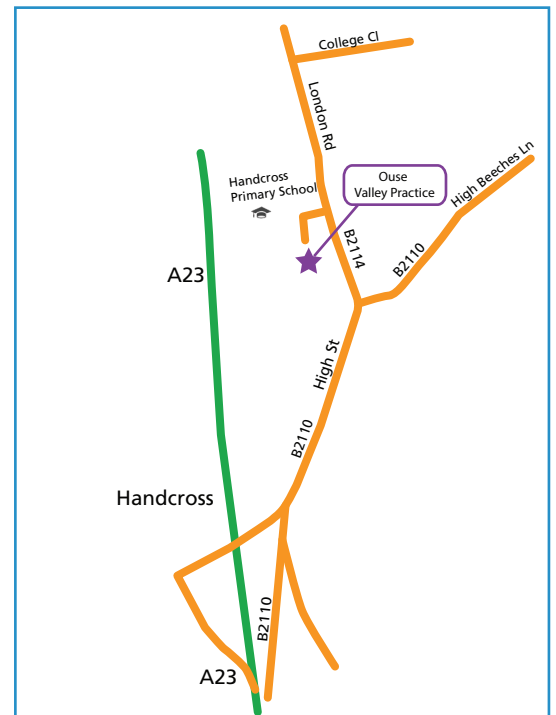

Please note

The Practice is on the old A23.
Handcross Park School is opposite to the Practice. RH17 6HF

Directions to Ouse Valley Practice

From the A23 Brighton, head north on A23 to London Rd for 13.5 miles. Take the B2110 exit towards Lower Beeding / Handcross. Continue onto B2110 for 400ft and at the roundabout, take the 2nd exit onto Horsham Rd/B2110. Continue for 0.5 miles and at the next roundabout, take the 1st exit onto London Rd / B2114. Turn left onto Hoadlands and then turn left and Ouse Valley Practice is in front.

From the B2180 Horsham Hospital, head east towards Hurst Rd / B2180. Turn right onto Hurst Rd / B2180. At the roundabout, take the 1st exit onto North St / B2195. Turn right at Kings Rd, after 157ft turn left at the 1st cross street onto Harwood Rd / B2195. At the next roundabout, take the 3rd exit and stay on Harwood Rd / B2195. Turn right onto Forest Rd and straight ahead for 3.7 miles. Continue onto Horsham Rd. At the roundabout, take the 3rd exit onto Brighton Rd / B2114. At the roundabout, take the 1st exit and stay on Brighton Rd / B2114 for 0.7 miles. Turn right onto Hoadlands and then turn left, Ouse Valley Practice is in front.

From the A22 East Grinstead, head north west on London Rd / A22 towards Green Hedges Ave. At the roundabout, take the 1st exit and stay on London Rd / A22 for 1 mile. Turn left onto Copthorne Rd / A264 for 2.6 miles. At the roundabout, take the 2nd exit onto Copthorne Common Rd / A264 for 1.5 miles. At the roundabout, take the 3rd exit onto Copthorne Way / A264. At the next roundabout take the 1st exit onto the M23 slip road to Brighton / A264 / Horsham. Merge onto M23 and stay for 4.7 miles. Continue onto A23. Take the B2114 exit towards B2110. At the roundabout, continue straight onto Brighton Rd / B2114 for 0.7 miles. Turn right onto Hoadlands and then turn left, Ouse Valley Practice is in front.