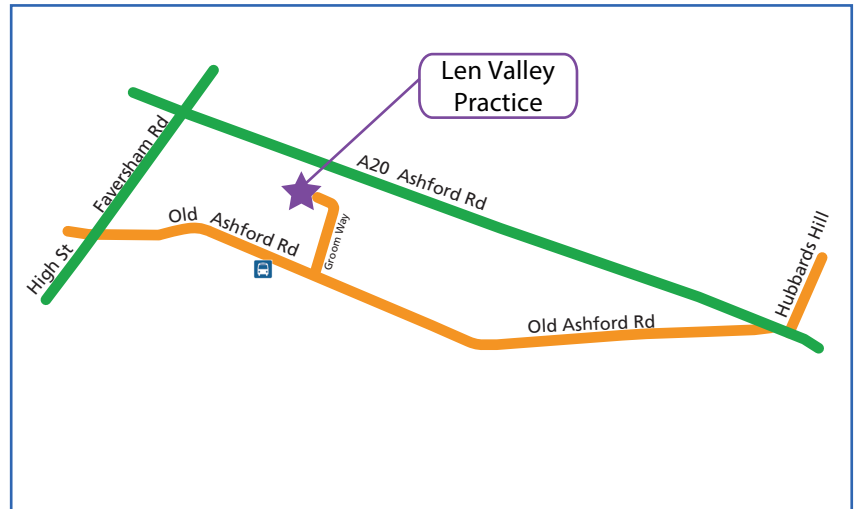

Len Valley Practice

Address

Groom Way
Lenham
Maidstone
ME17 2QF

Please Note

Disabled Access:
There is a disabled parking space available and a disabled access ramp leading up to the front door.

Free parking available

By Bus
10x - Glebe Gardens

By Train
Nearest station *Lenham*

Directions to Len Valley Practice

From the A20 (Ashford), head north-west on A20 and stay onto Maidstone Rd/A20 for 3 miles. Then turn left onto Old Ashford Rd and stay for 0.5 miles then turn right onto Groom Way and The Len Valley is on the left.

From the A20 (Maidstone), head north-east and stay onto Ashford Rd/A20 for 4.8 miles then slight right onto Maidstone Rd for 0.4 miles and continue onto Old Ashford Rd. Continue for 0.3 miles and then turn left onto Groom Way and The Len Valley is on the left.

From (Faversham), you have different options. You may want to take the Faversham Rd and stay for 3.1 miles. Continue onto the St for 2 miles then continue onto Faversham Rd for 4 miles. Turn left onto Old Ashford Rd. Then on 0.3 miles turn left onto Groom Way and The Len Valley is on the left.