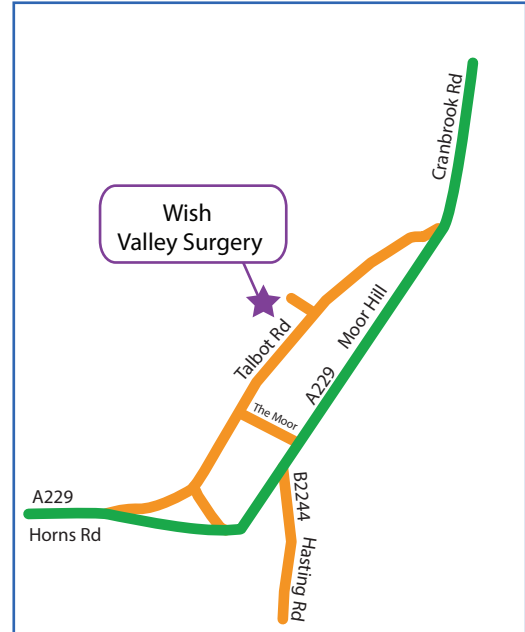

Address

Talbot Road,
Hawkhurst,
Cranbrook,
TN18 4NB

Please Note

There are a limited number of parking spaces at the side of the building. Please therefore do not park in residents of Wish Valley Mews parking bays or across residents driveway if you have to park on Talbot Road.

Directions to Wish Valley Surgery

From the A229 (Maidstone), head south on A229 and stay for 17 miles. Drive up Moor Hill and then turn right onto The Moor, on 50ft turn right onto The Moor and then turn right onto Talbot Rd. On 0.2 miles Wish Valley Surgery is on the left.

From the A21 (Lamberhurst), head east on A21 towards Bewlbridge Ln for 3.3miles. Then turn left onto Hawkhurst Rd / A268 and stright for 2.9 miles. Turn right onto Highgate Hill / A229. Drive up Moor Hill and then turn right onto The Moor, on 50ft turn right onto The Moor and then turn right onto Talbot Rd. On 0.2 miles Wish Valley Surgery is on the left.

From the A21 (Hastings), head north on A21. At the next two roundabouts continue stright on A21. Turn right onto A229 and stay for 2 miles, then turn left onto Talbot RD and the Wish Valley Surgery is on the left.