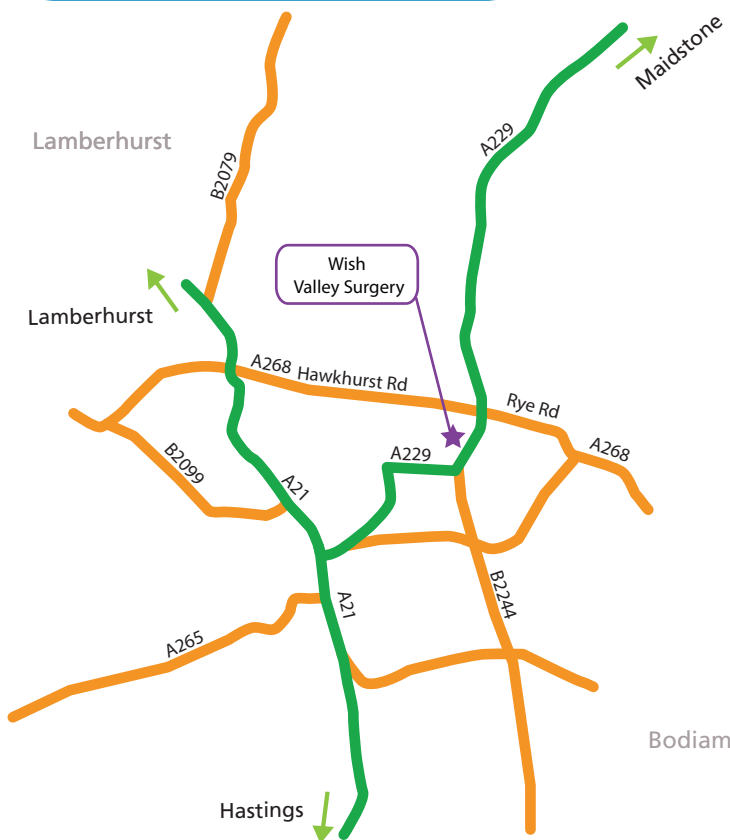

Address

Talbot Road,
Hawkhurst,
Cranbrook,
TN18 4NB

Please Note

There are a limited number of parking spaces at the side of the building. Please therefore do not park in residents of Wish Valley Mews parking bays or across residents driveway if you have to park on Talbot Road.

Directions to Wish Valley Surgery

From the A229 (Maidstone), head south on A229 and stay for 17 miles. Drive up Moor Hill and then turn right onto The Moor, on 50ft turn right onto The Moor and then turn right onto Talbot Rd. On 0.2 miles Wish Valley Surgery is on the left.

From the A21 (Lamberhurst), head east on A21 towards Bewlbridge Ln for 3.3miles. Then turn left onto Hawkhurst Rd / A268 and stright for 2.9 miles. Turn right onto Highgate Hill / A229. Drive up Moor Hill and then turn right onto The Moor, on 50ft turn right onto The Moor and then turn right onto Talbot Rd. On 0.2 miles Wish Valley Surgery is on the left.

From the A21 (Hastings), head north on A21. At the next two roundabouts continue stright on A21. Turn right onto A229 and stay for 2 miles, then turn left onto Talbot RD and the Wish Valley Surgery is on the left.