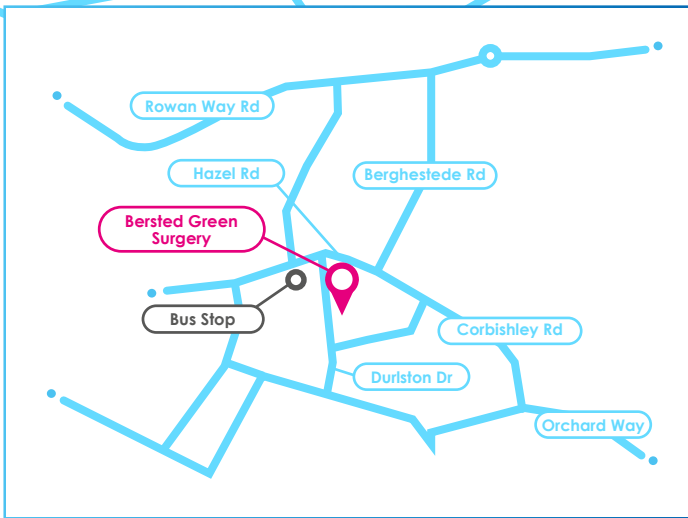

BERSTED GREEN SURGERY

32 Durlston Drive, Bognor Regis, West Sussex, PO22 9TD

BY BUS
Route 65, 69 and Star will stop on Hazel Rd, then walk down onto Durlston Dr

Directions

From A259 Chichester - Head south-east on Bognor Rd/A259 towards York Rd. At the roundabout, take the 2nd exit and stay on Bognor Rd/A259. At the next roundabout, take the 2nd exit onto A259. Continue on Chichester Rd, at the roundabout, take the 3rd exit onto Chichester Rd/B2259. At the following roundabouts take the 1st exit and the 2nd exit. In 200 yards turn left onto Fairlands. Continue onto Hazel Rd, after 200 yards turn right onto Durlston Dr. Bersted Green Surgery is on your left.

From A259 Flansham - Head north-west on Bognor Regis Relief Rd/A259 and continue for 1.5 miles. At the roundabout, take the 2nd exit onto Shripney Rd/A29. At the next roundabout, take the 3rd exit onto Rowan Way/A259 and continue for 0.5 miles. At the next roundabout, take the 1st exit, after 400 yards turn left onto Berghestede Rd. Continue for 0.3 miles and then turn right onto Hazel Rd. Take the next left onto Durlston Dr. Bersted Green Surgery is on your left.