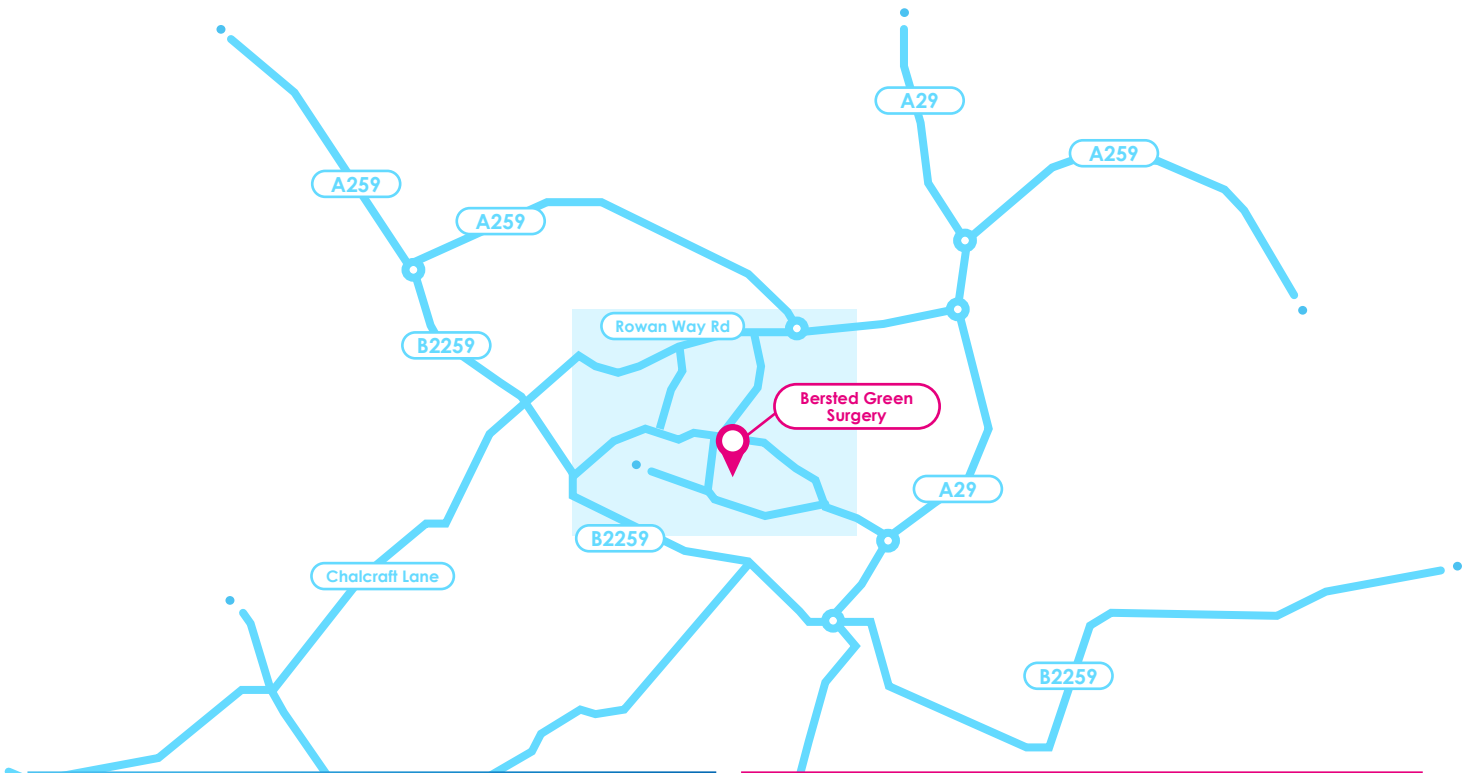

BERSTED GREEN SURGERY

32 Durlston Drive, Bognor Regis, West Sussex, PO22 9TD

BY BUS
Route 65, 69 and Star will stop on Hazel Rd, then walk down onto Durlston Dr

Directions

From A259 Chichester - Head south-east on Bognor Rd/A259 towards York Rd. At the roundabout, take the 2nd exit and stay on Bognor Rd/A259. At the next roundabout, take the 2nd exit onto A259. Continue on Chichester Rd, at the roundabout, take the 3rd exit onto Chichester Rd/B2259. At the following roundabouts take the 1st exit and the 2nd exit. In 200 yards turn left onto Fairlands. Continue onto Hazel Rd, after 200 yards turn right onto Durlston Dr. Bersted Green Surgery is on your left.

From A259 Flansham - Head north-west on Bognor Regis Relief Rd/A259 and continue for 1.5 miles. At the roundabout, take the 2nd exit onto Shripney Rd/A29. At the next roundabout, take the 3rd exit onto Rowan Way/A259 and continue for 0.5 miles. At the next roundabout, take the 1st exit, after 400 yards turn left onto Berghestede Rd. Continue for 0.3 miles and then turn right onto Hazel Rd. Take the next left onto Durlston Dr. Bersted Green Surgery is on your left.