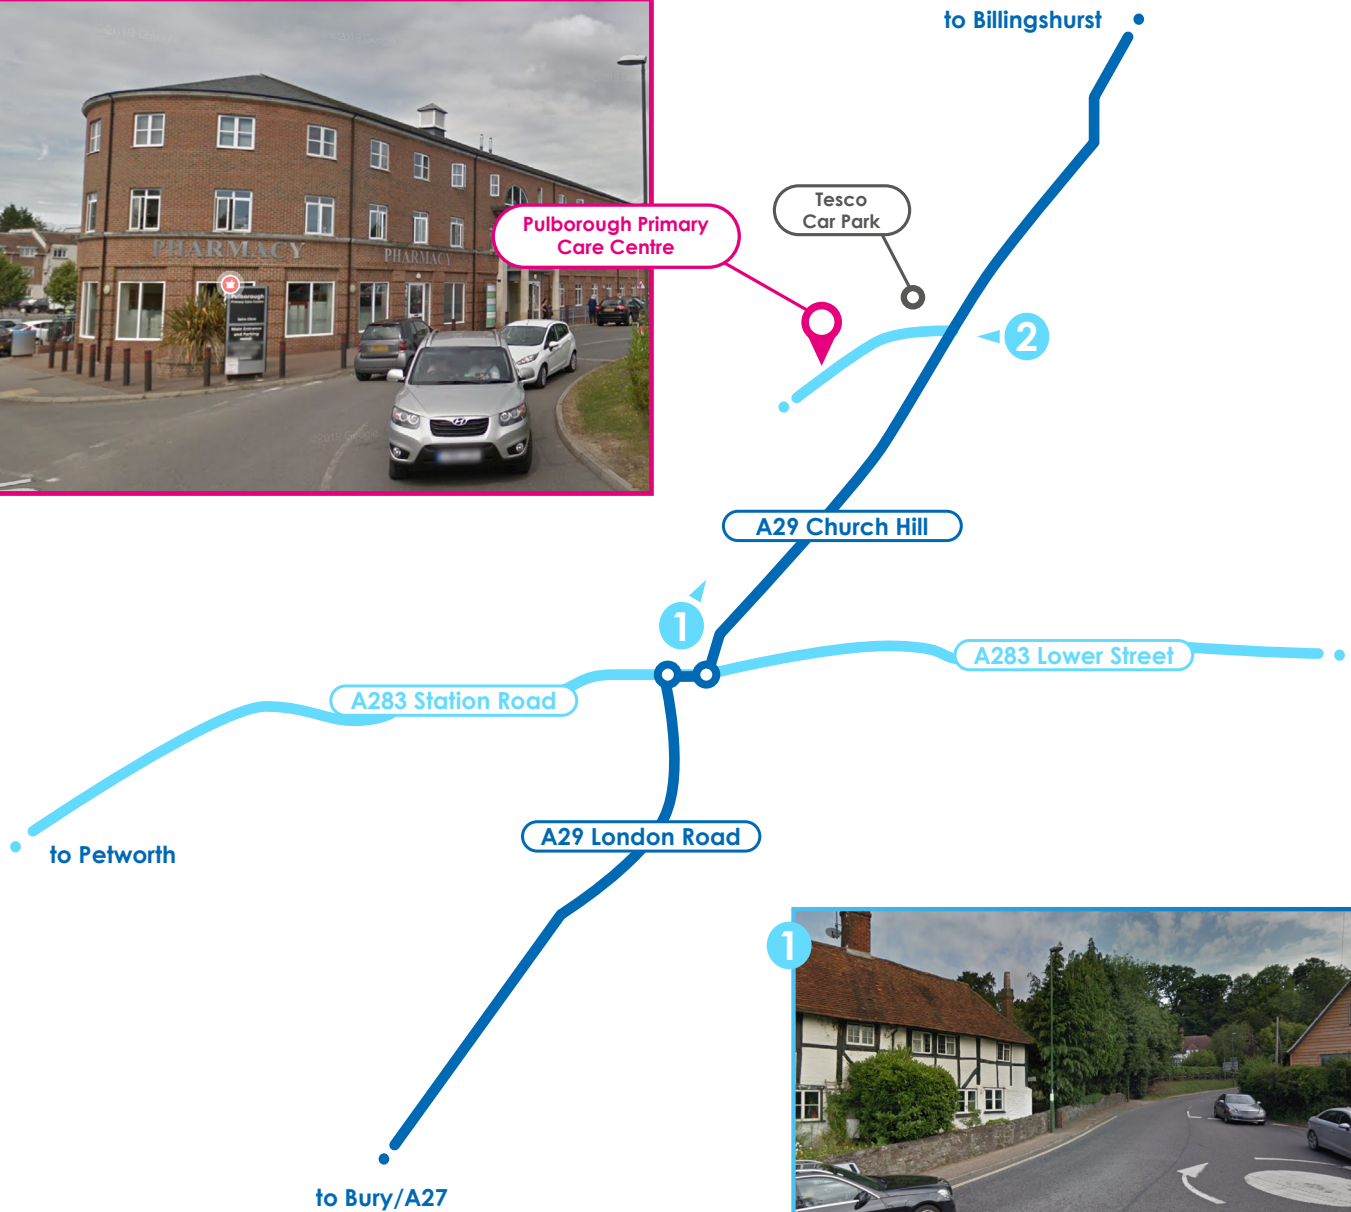

PULBOROUGH PRIMARY CARE CENTRE

Spiro Close, Pulborough, RH20 1FG

View from the surgery from the A29

View of Church Hill (A29) from the roundabout

Directions

Pulborough primary care centre is located just off the A29 outside of Pulborough. Parking is available in the big Tesco car park next door, but please be aware that the carpark is camera controlled and has a maximum stay of 2 hours whilst you visit the surgery. Once at the surgery, please head up the stairs or take the lift to main reception and check in with the receptionist.