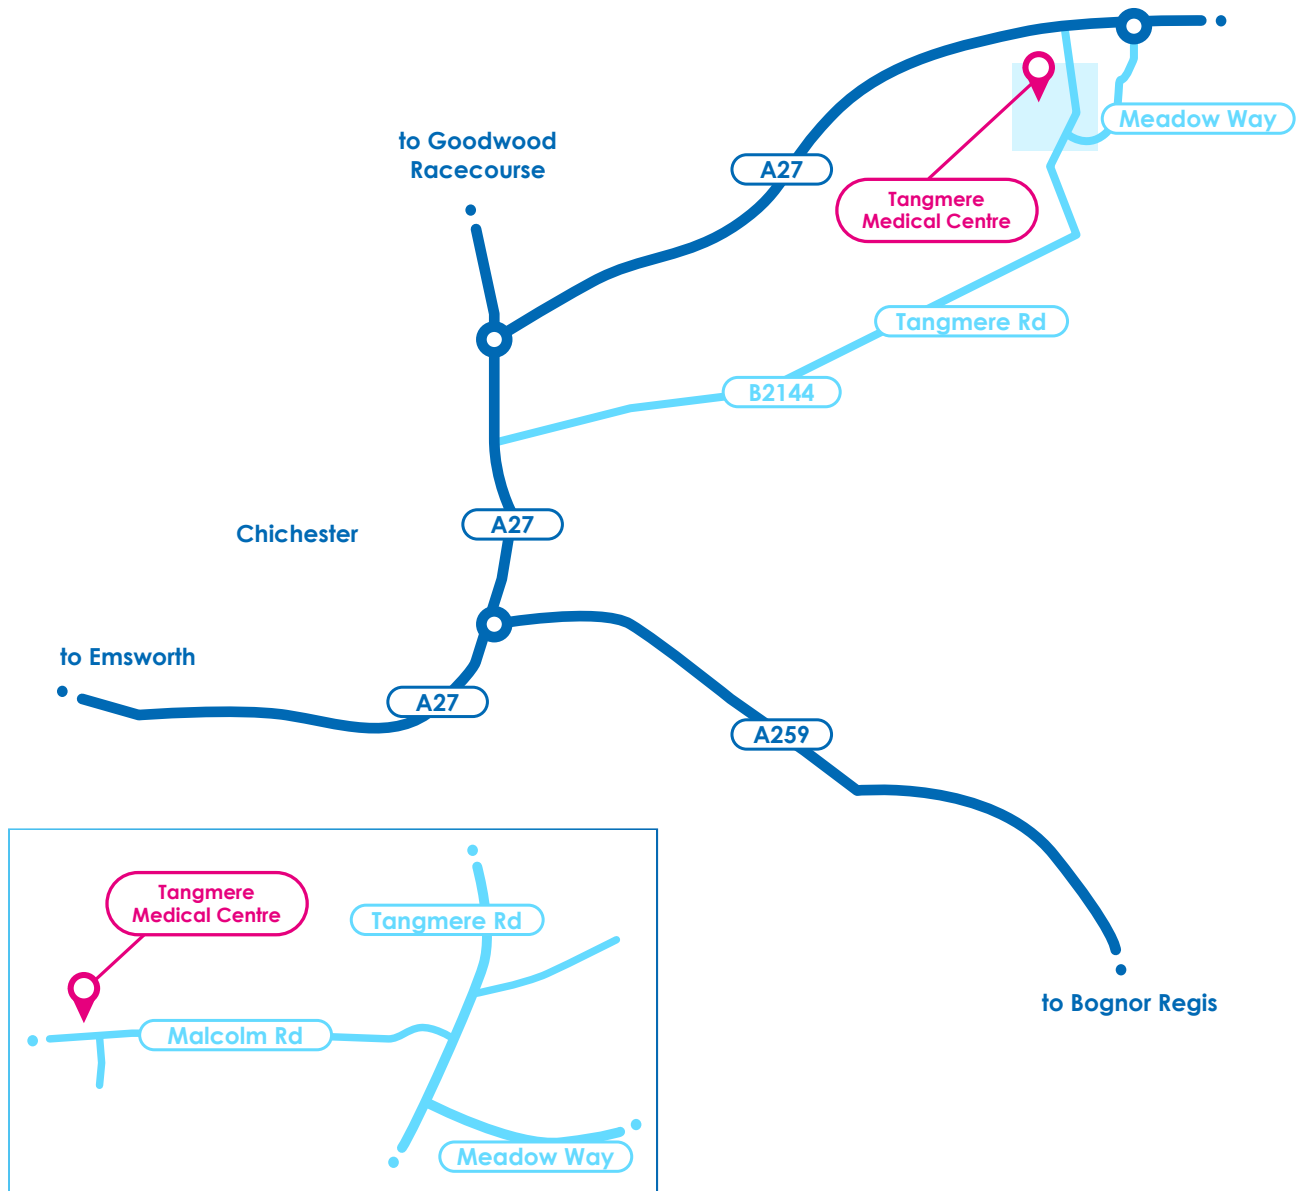

TANGMERE MEDICAL CENTRE

Malcolm Road, Tangmere, West Sussex, PO20 2HS

Directions

Tangmere Medical Centre is easily located off the A27 between Chichester and Crockerhill. If you are coming from Chichester, it is the third exit on the roundabout just after the Esso garage on the right, signposted Tangmere & Business Park, and Military Aviation Museum onto Meadow Way. If you are coming from the East, it is the first exit on the roundabout, just after the sign for Tangmere in the central reservation. Head South on Meadow way. After one minute, turn right at the t-junction onto Tangmere Road and then take the first left onto Malcolm Road. Tangmere Medical Centre will be on your right, and parking is available.