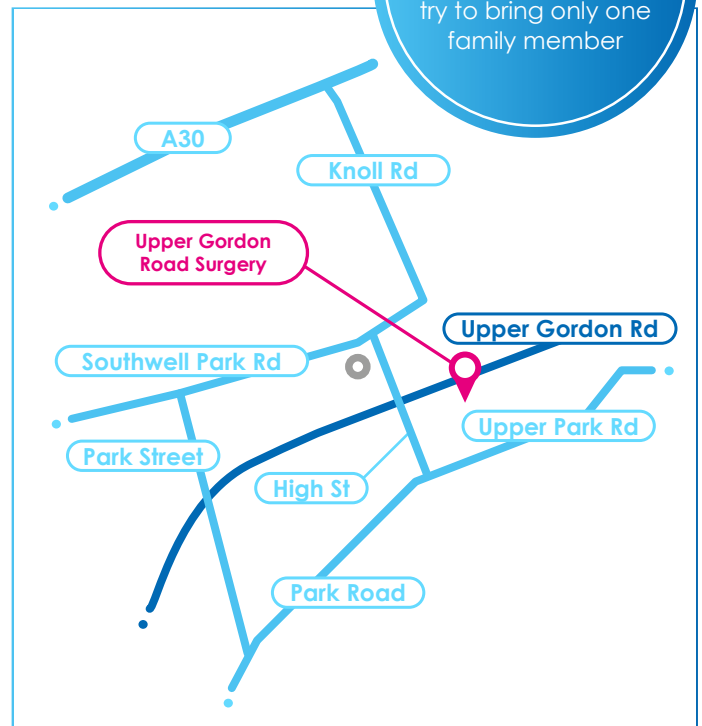

# UPPER GORDON ROAD SURGERY

37 Upper Gordon Road, Camberley, Surrey, GU15 2HJ

## PLEASE NOTE

Due to limited waiting room space, please try to bring only one family member

## Directions

Upper Gordon Road Surgery is situated in the town of Camberley in Surrey. The closest Rail station is Camberley Station, located just to the west of the Surgery.

Sussex Community Dermatology Service