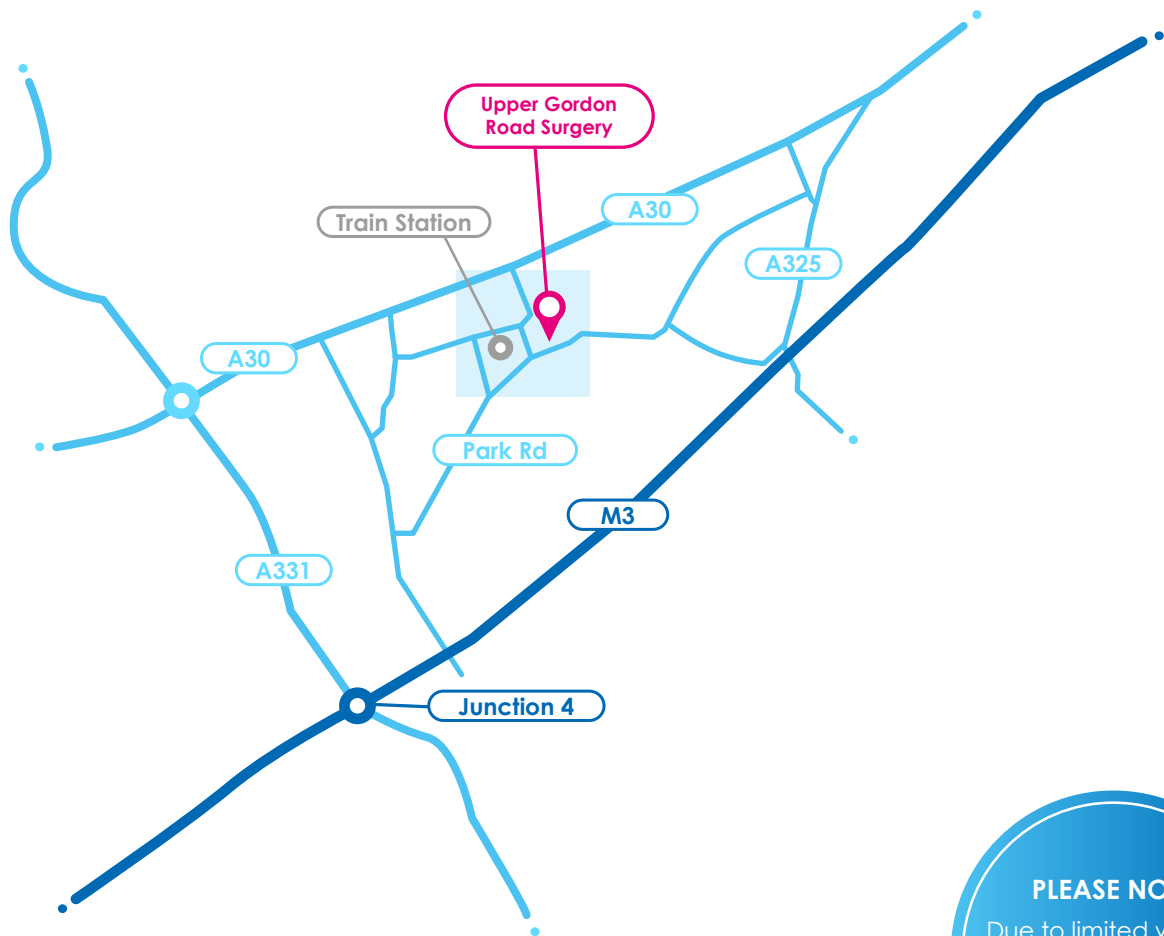

# UPPER GORDON ROAD SURGERY

37 Upper Gordon Road, Camberley, Surrey, GU15 2HJ

## PLEASE NOTE

Due to limited waiting room space, please try to bring only one family member

## Directions

Upper Gordon Road Surgery is situated in the town of Camberley in Surrey. The closest Rail station is Camberley Station, located just to the west of the Surgery.

Sussex Community Dermatology Service