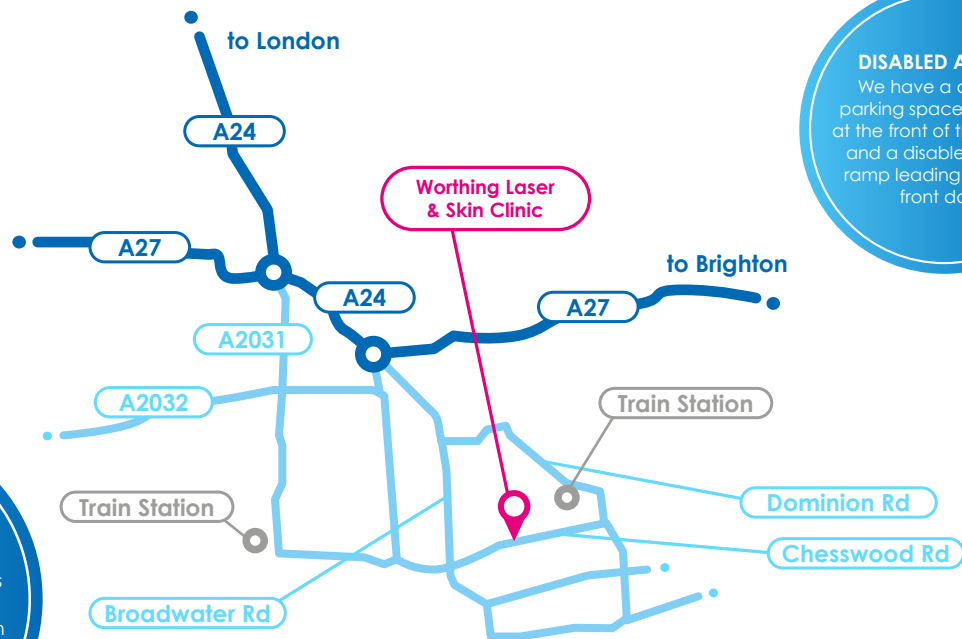

WORTHING LASER & SKIN CLINIC

51 Chesswood Road, Worthing, West Sussex, BN11 2AA

DISABLED ACCESS
We have a disabled parking space available at the front of the building and a disabled access ramp leading up to the front door.

PLEASE NOTE
There is limited on-site parking at the back of the building but otherwise there is free on street parking on King Edward Avenue and Meredith Road. Both of these are a 5-8 minute walk away from the clinic.