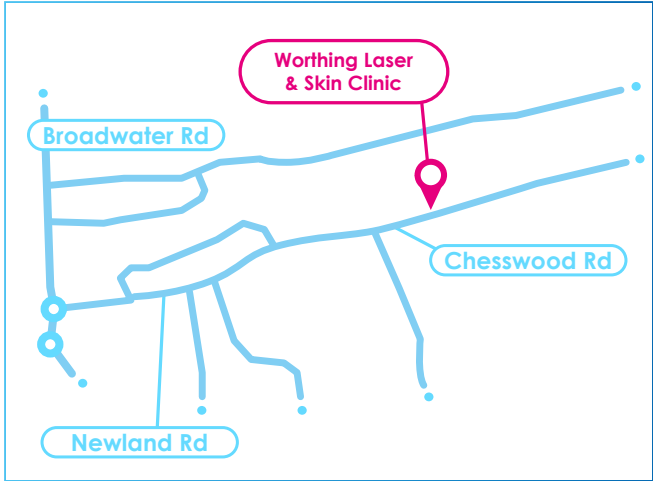

PLEASE NOTE
There is limited on-site parking at the back of the building but otherwise there is free on street parking on King Edward Avenue and Meredith Road. Both of these are a 5-8 minute walk away from the clinic.

Directions

From the A27 Upper Brighton Rd - take the first exit onto Broadwater Rd to the A24 sign-posted Worthing town centre. Go straight over the next roundabout and take the 1st exit and stay on Broadwater Rd for 1 mile following signs to the town centre. At the roundabout, take the 1st exit onto Newland Rd, passing Morrisons on the left. Go straight ahead for 0.4 miles, and Worthing Laser & Clinic is on the left next to Chesswood Junior School.

take the 1st exit and stay on Broadwater Rd for 1 mile. At the roundabout take the first exit onto Newland Rd, the Morrisons is on the left. Go straight ahead for 0.4 miles and Worthing Laser & Clinic is on the left.

From the A24 Findon Rd - take the 1st exit onto Warren Rd to the A24 sign-posted Worthing town centre. Continue on Broadwater Rd, and at the next roundabout, take the 3rd exit onto Broadwater Rd. At the next roundabout take the 1st exit and stay on Broadwater Rd for 1 mile. At the roundabout take the first exit onto Newland Rd, Morrisons is on the left. Go straight ahead for 0.4 miles, and Worthing Laser & Clinic is on the left.